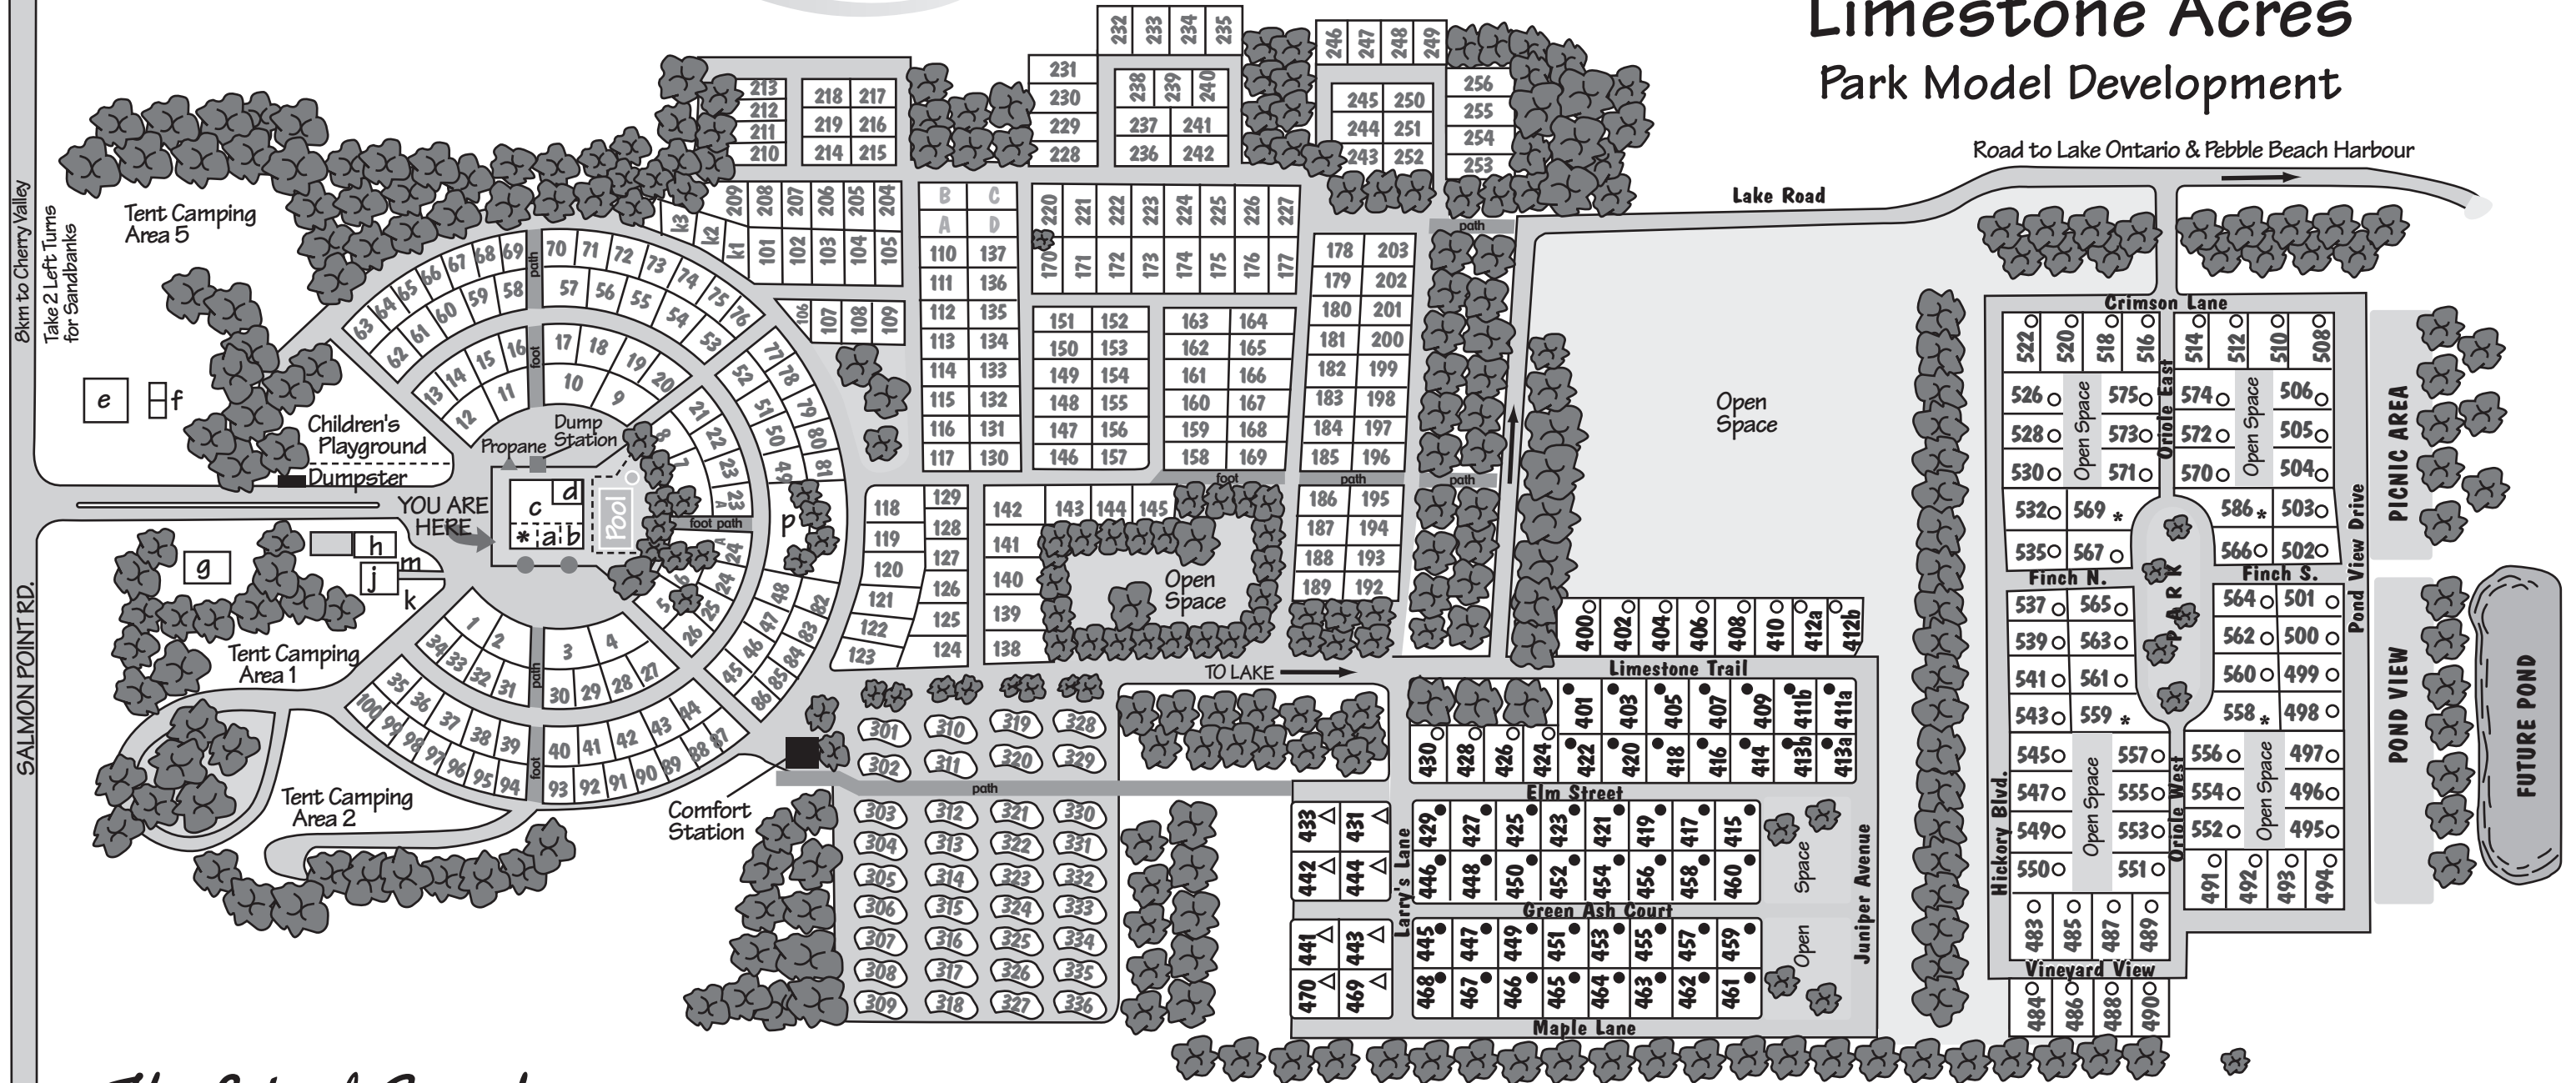

Welcome to

Quinte's Isle
Campark
Family Recreational Resort

Where you come as a guest
and leave as a friend!

Limestone Acres Park Model Development

The Ward Family

R.R. #1, Cherry Valley, Ont. KOK 1P0

Phone: 613-476-6310 Fax: 613-476-7533

www.qicampark.com

Legend

- * Office/Reception
- Telephones
- a Store/Snack Bar
- b Laundromat
- c Adult Lounge
- d Washrooms/Showers
- e Baseball
- f Tennis Court
- g Horseback Riding
- h Maintenance Bldg.
- j Teen Recreation
- k Basketball
- m Mini Putt
- n Shuffle Board
- p Horse Shoes

Layout and design by the Ward Family
Original drawing by Barb Procher