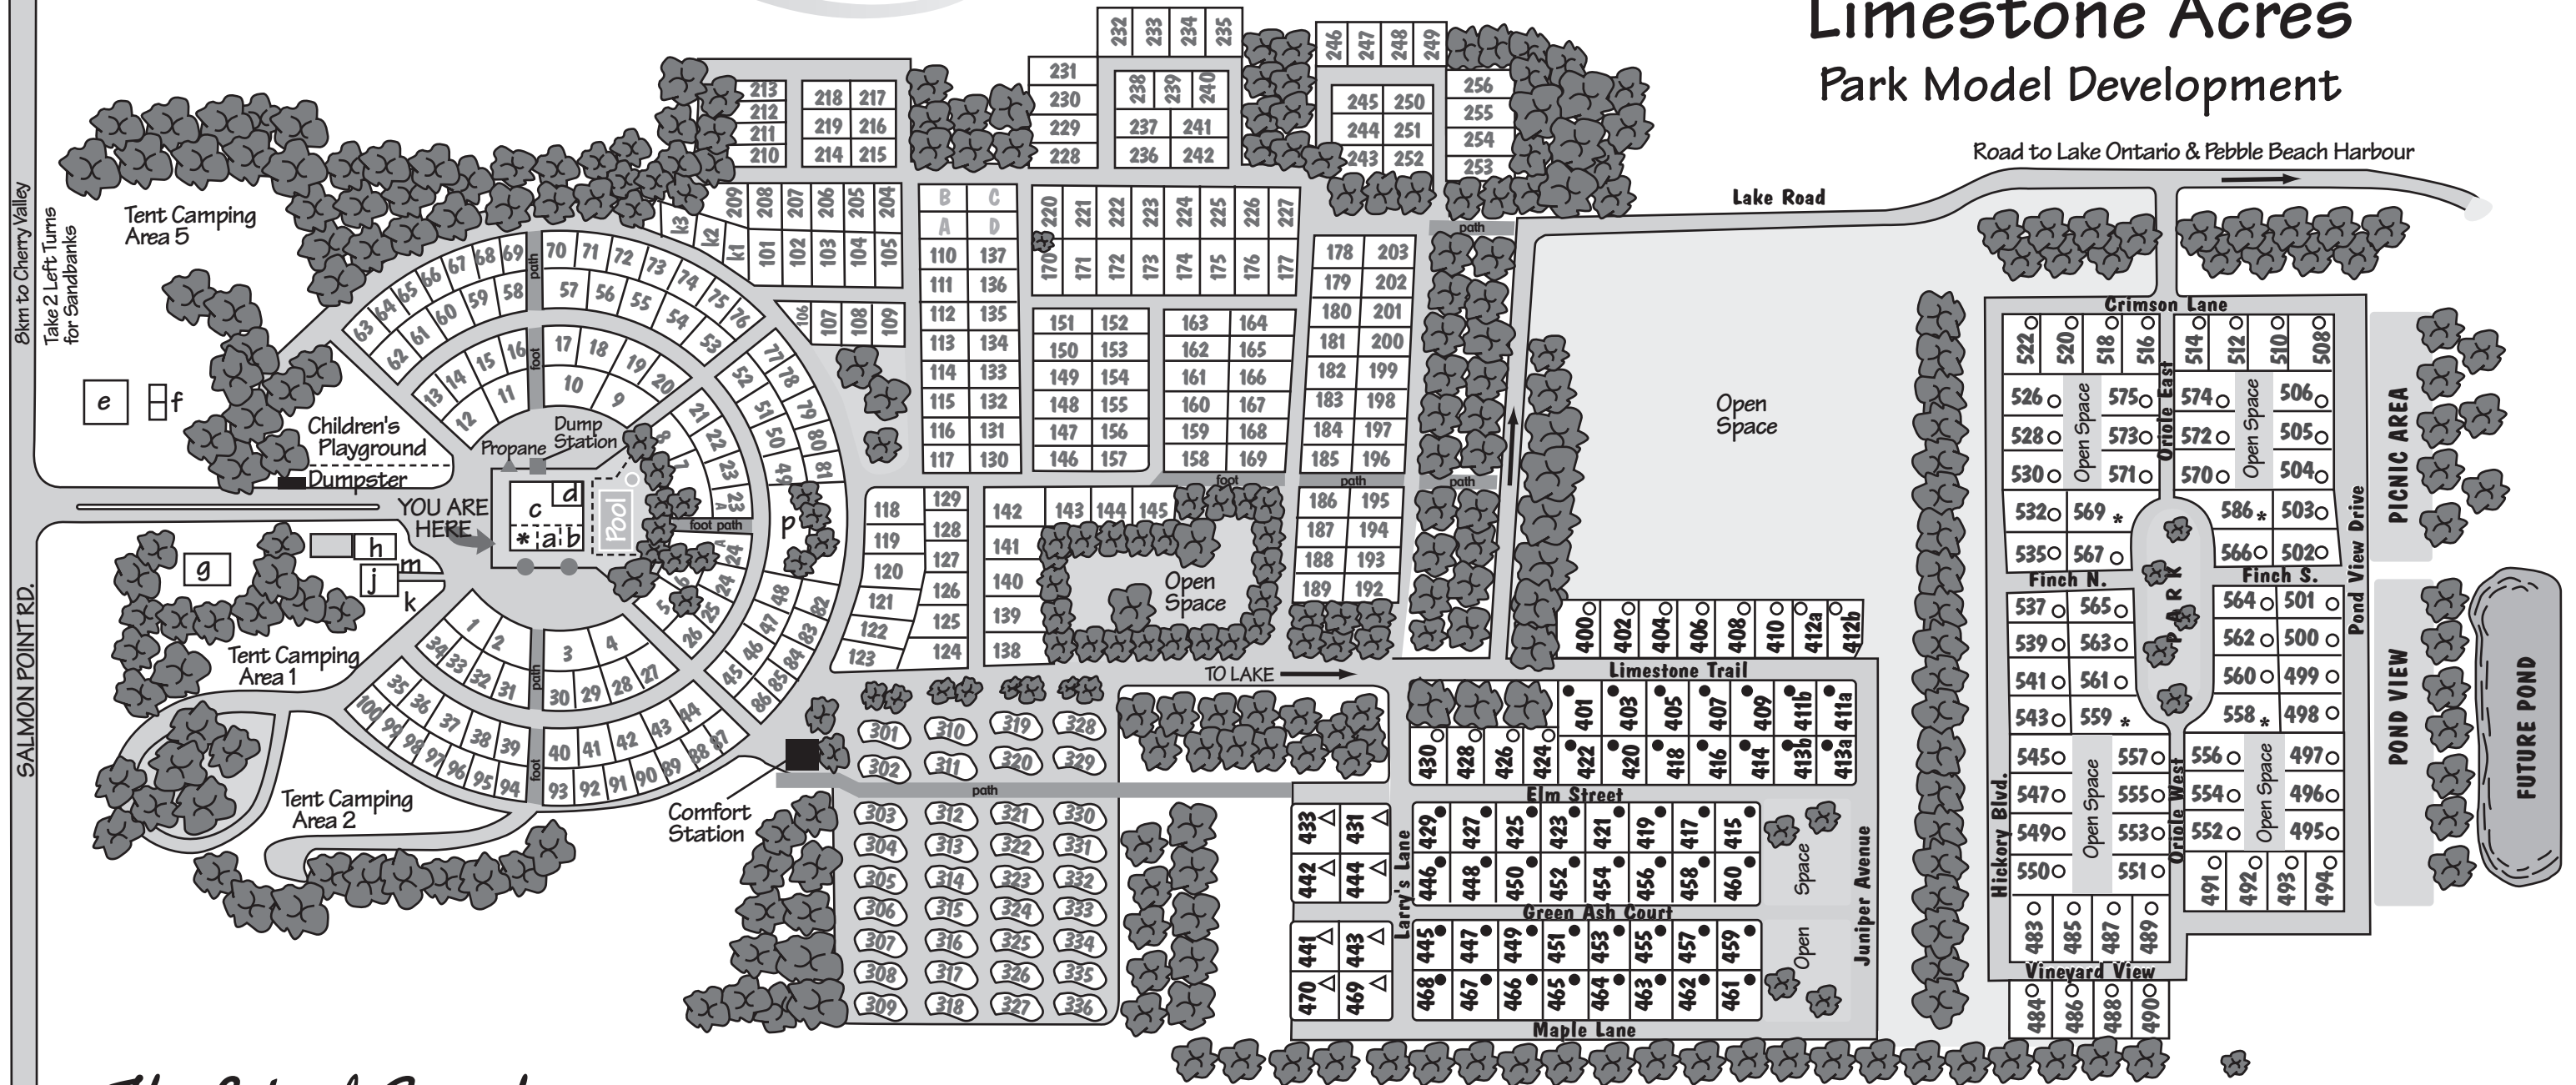

Welcome to

**Quinte's Isle**  
Campark  
Family Recreational Resort

Where you come as a guest  
and leave as a friend!

# Limestone Acres Park Model Development

*The Ward Family*

R.R. #1, Cherry Valley, Ont. KOK 1P0

Phone: 613-476-6310 Fax: 613-476-7533

[www.qicampark.com](http://www.qicampark.com)

**Legend**

- \* Office/Reception
- Telephones
- a Store/Snack Bar
- b Laundromat
- c Adult Lounge
- d Washrooms/Showers
- e Baseball
- f Tennis Court
- g Horseback Riding
- h Maintenance Bldg.
- j Teen Recreation
- k Basketball
- m Mini Putt
- n Shuffle Board
- p Horse Shoes

Layout and design by the Ward Family  
Original drawing by Barb Procher